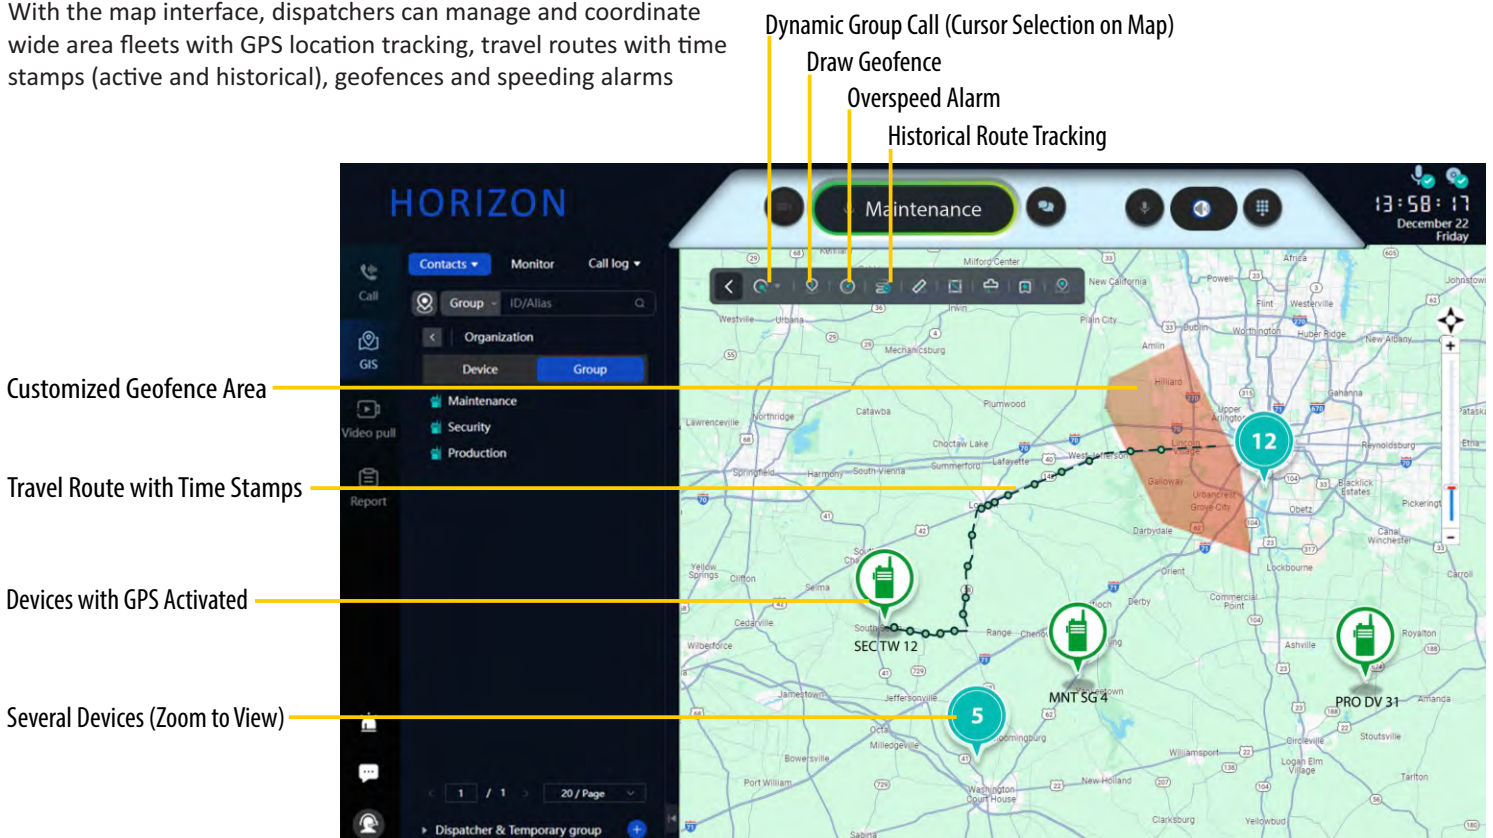

**Look to HORIZON for Limitless Push-to-Talk Communications**

Each calling tile has separate volume controls and calling options, allowing the dispatcher to quickly make an individual or group call, or send a text, image, or video.

With the map interface, dispatchers can manage and coordinate wide area fleets with GPS location tracking, travel routes with time stamps (active and historical), geofences and speeding alarms

## MAP WITH GPS FLEET LOCATION TRACKING

- Enables tracking of driver locations and travel routes with finely selectable time stamp rates
- See live GPS tracks and play back historical routes
- Real-time speed and direction with customizable speeding alarm
- Configurable default map zoom level

## GEOFENCING

- Define a virtual geographic boundary based GPS location tracking
- Receive alarms when workers enter or leave geofence areas