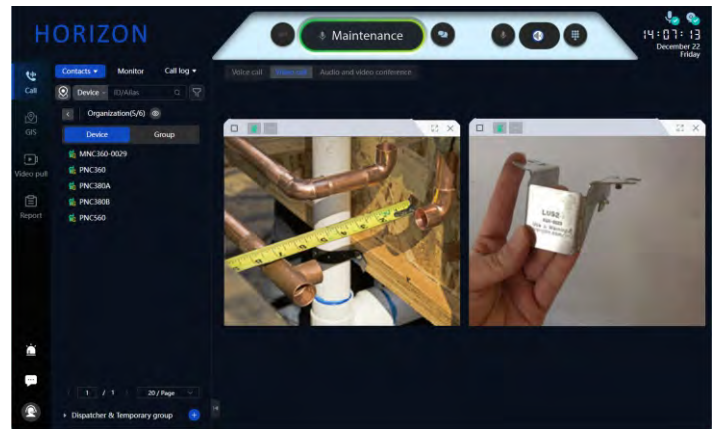

MULTIMEDIA CAPABILITIES

- Dispatcher can share texts, images, and videos between remote users and dispatch for fast decision making and solving problems

System Requirements and Accessories

HORIZON Dispatch works on any Windows based PC with an internet connection using a Chrome browser. In addition, there are optional accessories that provide ease of use, including desktop microphones and external speakers. Contact Hytera US Inc or your Dealer for more information.