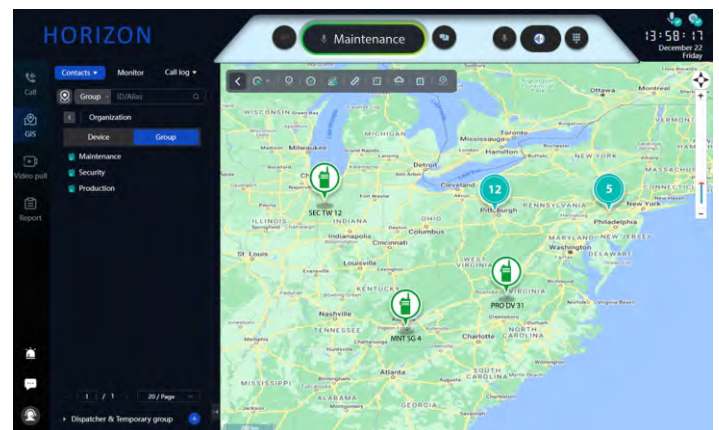

# HORIZON DISPATCH

## Web-Based Dispatching Application for Nationwide Push-to-Talk over Cellular (PoC) Communications

HORIZON Dispatch provides a clean and professional interface to efficient group or individual communications and location tracking for Hytera PoC radios on the HORIZON nationwide subscription Push-to-Talk over Cellular service.

HORIZON Dispatch supports instant nationwide group calling, individual calling, texting, and sharing images and videos. HORIZON Dispatch leverages the GPS built into Hytera PoC devices for tracking of locations and travel routes with time stamps.

## MAP WITH GPS FLEET LOCATION TRACKING

- Enables tracking of driver locations and travel routes with finely selectable time stamp rates
- See live GPS tracks and play back historical routes
- Real-time speed and direction with customizable speeding alarm
- Configurable default map zoom level