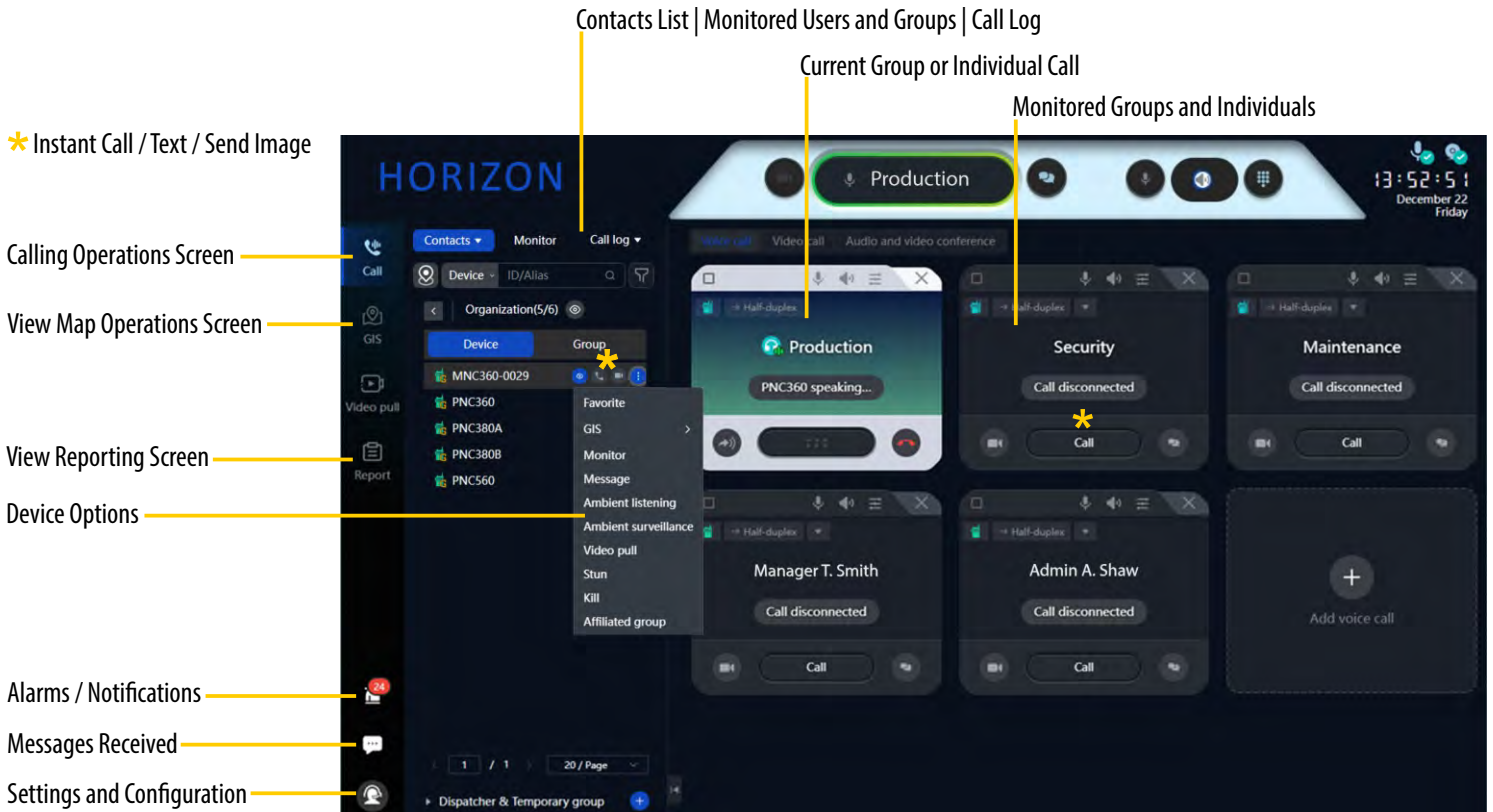

## Web-Based Dispatching Application for Nationwide Push-to-Talk over Cellular (PoC) Communications

HORIZON Dispatch provides a clean and professional interface to efficient group or individual communications and location tracking for Hytera PoC radios on the HORIZON nationwide subscription Push-to-Talk over Cellular service.

HORIZON Dispatch supports instant nationwide group calling, individual calling, texting, and sharing images and videos. HORIZON Dispatch leverages the GPS built into Hytera PoC devices for tracking of locations and travel routes with time stamps.

# User Interface

Dispatchers can customize the entire communication control center and easily add any group or device to the main operating screen, making the handling of multiple calls much easier and faster.

Each calling tile has separate volume controls and calling options, allowing the dispatcher to quickly make an individual or group call, or send a text, image, or video.

With the map interface, dispatchers can manage and coordinate wide area fleets with GPS location tracking, travel routes with time stamps (active and historical), geofences and speeding alarms